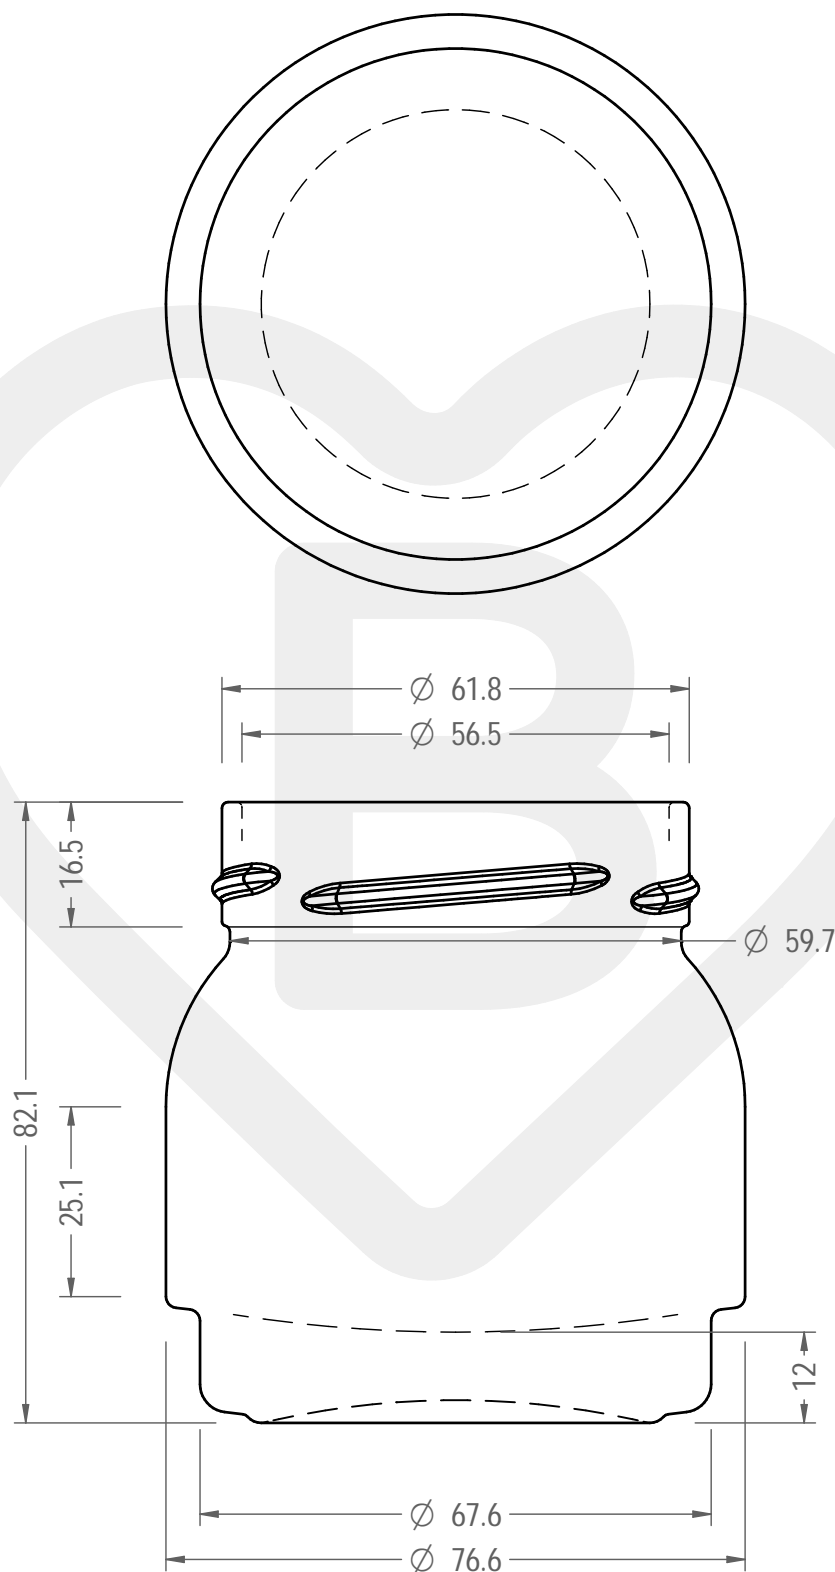

# VASO DOME 212 T 66 DEEP \*

Color : BIANCO EXTRA

berlinpackaging.eu

This drawing is approximate and not binding - Berlin Packaging Italy S.p.A. does not assume any guarantee or obligation for use of this drawing or for information contained therein

Brimful capacity (c.c.):	212	Weight (g):	250
Finish:	TWIST-OFF	Minimum through bore (mm):	-
Pressure resistance (bar):	-		

For full technical details please contact sales representative

ITEM CODE: **29323P2**