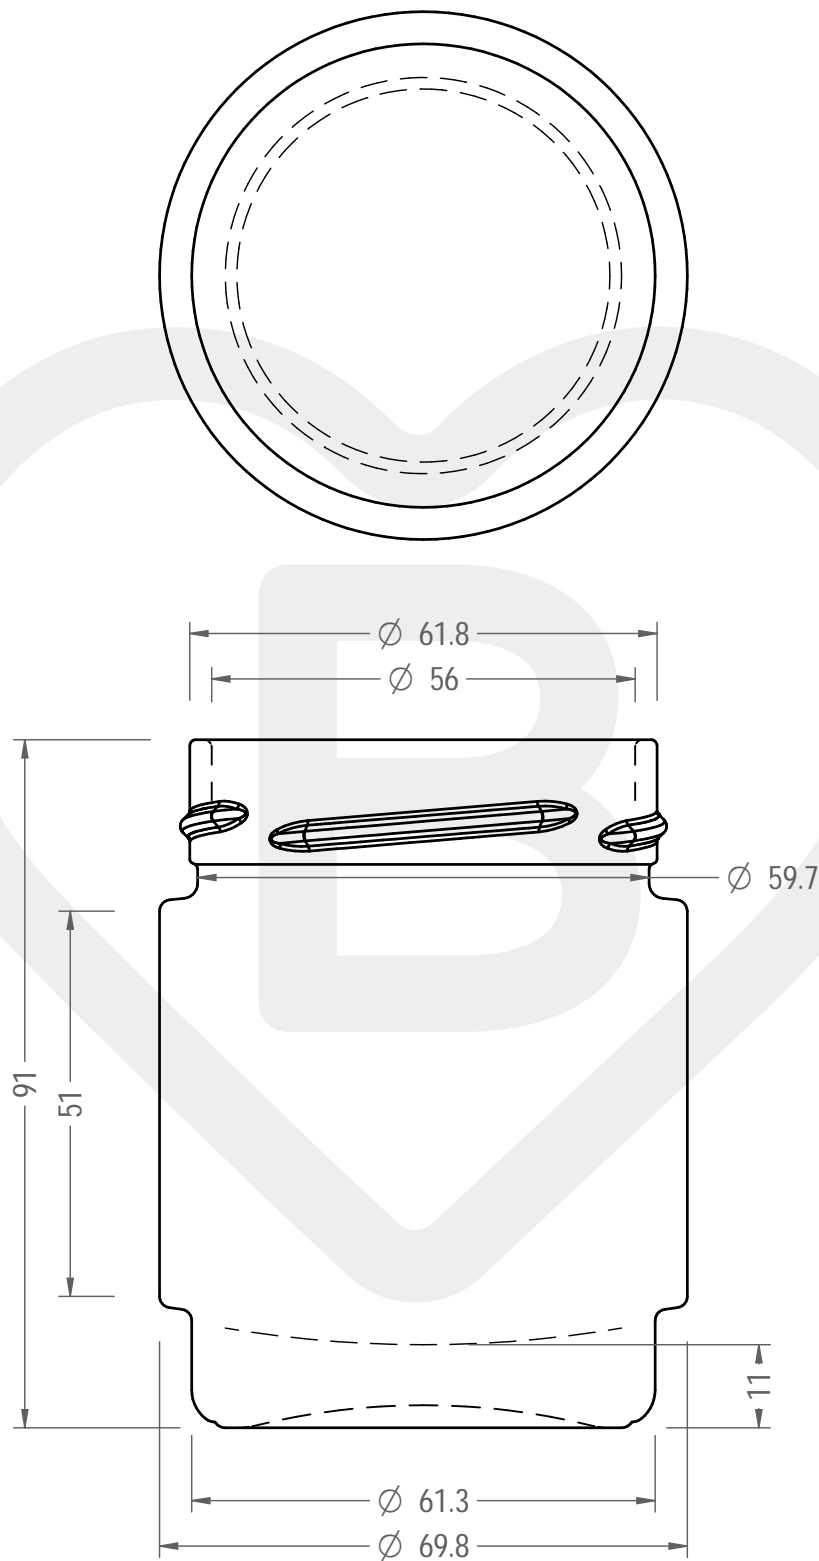

ITEM

VASO LOGAN 212 T 66 DEEP *

Color : BIANCO EXTRA

berlinpackaging.eu

This drawing is approximate and not binding - Berlin Packaging Italy S.p.A. does not assume any guarantee or obligation for use of this drawing or for information contained therein

Brimful capacity (c.c.):	212	Weight (g):	250
Finish:	TWIST-OFF	Minimum through bore (mm):	-
Pressure resistance (bar):	-		

For full technical details please contact sales representative

ITEM CODE: **29322P2**