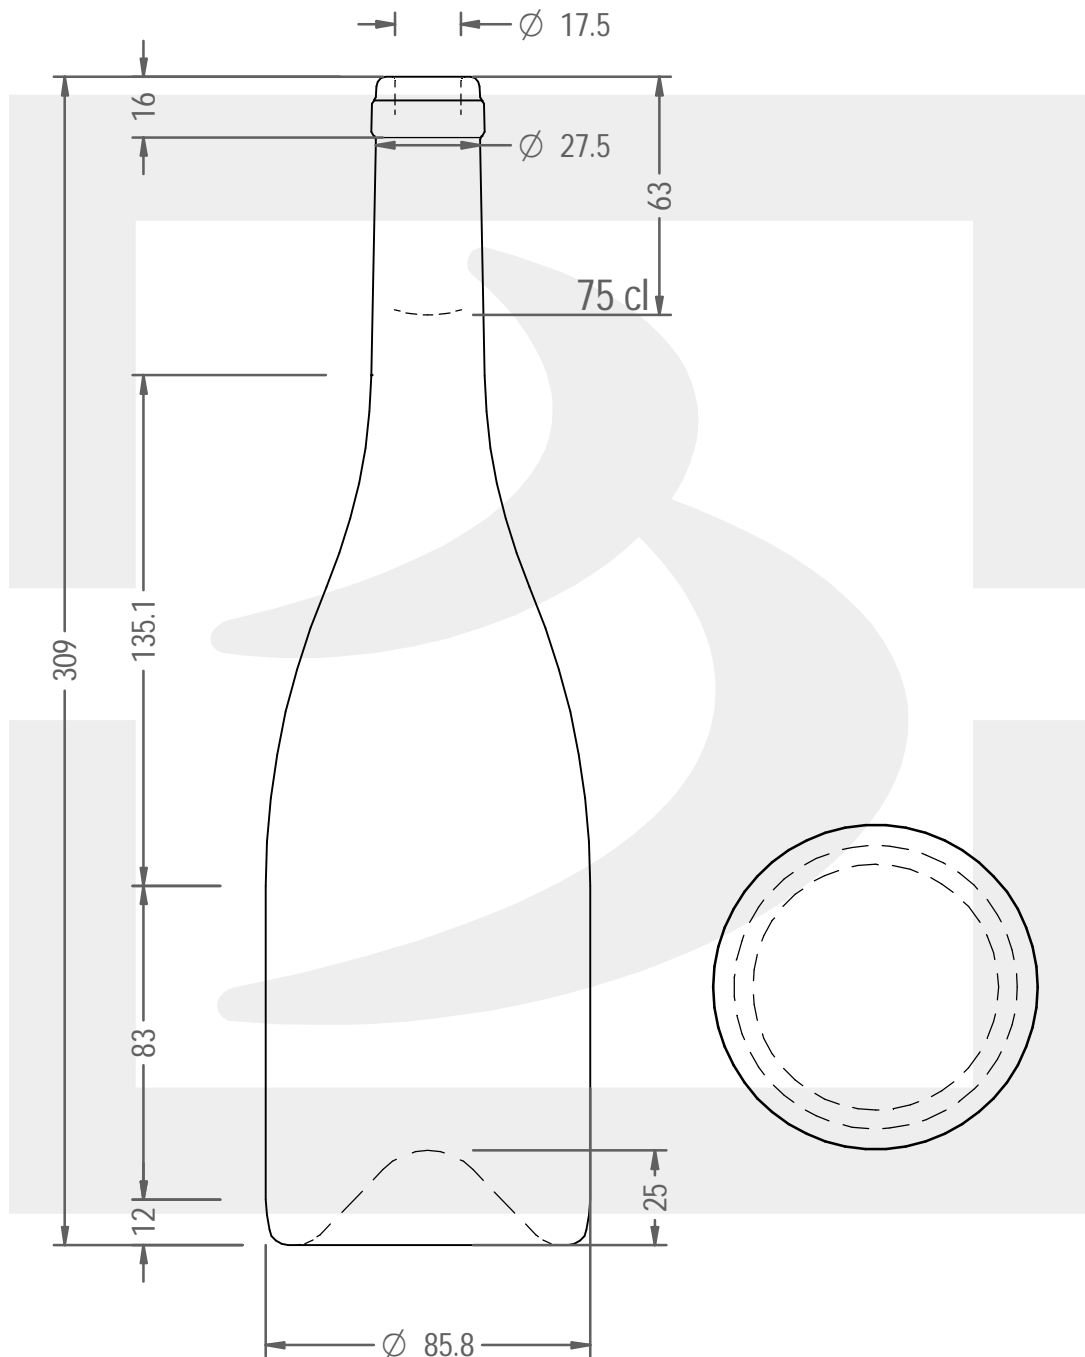

ARTICOLO / ITEM

BOT. BORG FANNY 750 S VA BA

Colore : VERDE ANTICO
Color : VERDE ANTICO

bruni glass

berlinpackaging.eu

Il disegno è puramente indicativo e non vincolante - Berlin Packaging Italy S.p.A. non assume garanzia od obbligazione alcuna per l'utilizzo del presente disegno nè per le informazioni in esso riportate
This drawing is approximate and not binding - Berlin Packaging Italy S.p.A. does not assume any guarantee or obligation for use of this drawing or for information contained therein

Capacità R.B. (c.c.):	770	Peso vetro (gr):	550
Brimful capacity (c.c.):		Glass weight (gr):	
Altezza tot. (mm):	309	Bocca:	SUGHERO
Total height (mm):		Finish:	
Diametro corpo (mm):	85.8	Min. foro passante (mm):	
Body diameter (mm):		Minimum through bore (mm):	
Resistenza a pressione (bar):	-	Scala:	1:2
Pressure resistance (bar):		Scale:	

Per ulteriori informazioni tecniche contattare il referente commerciale
For full technical details please contact sales representative

COD. ARTICOLO / ITEM CODE
22409P2

Data ultimo aggiornamento / Last update: 12/11/2021
Origine / Source: 22409