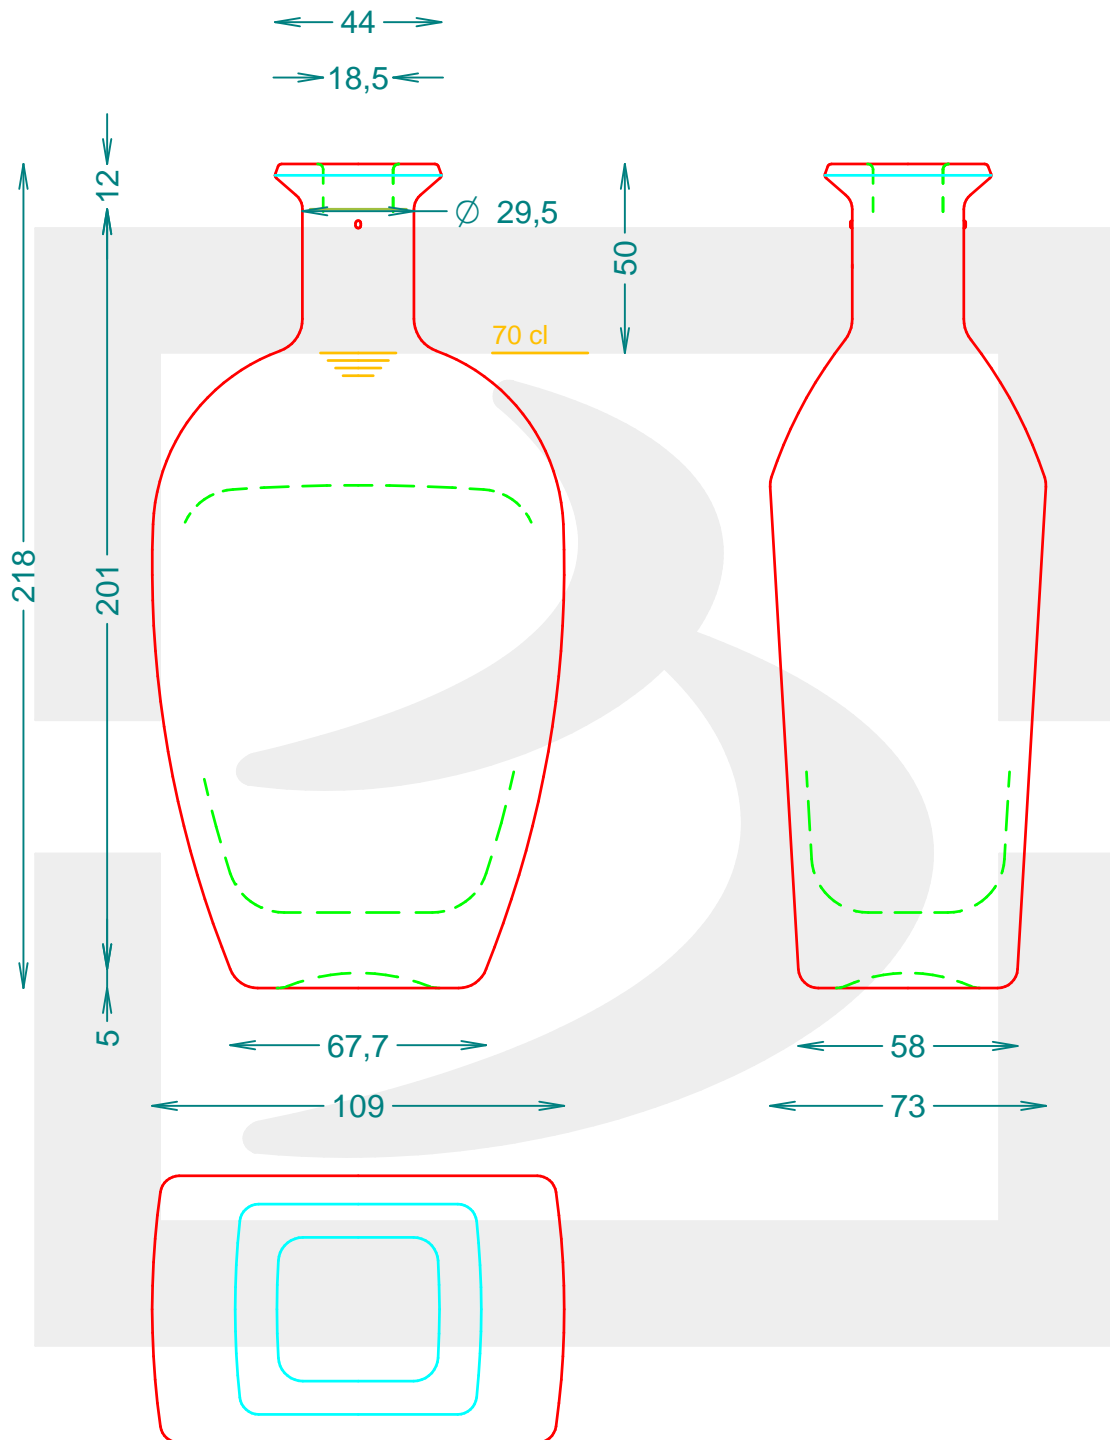

ARTICOLO / ITEM

BOT. DECANTER ATHENE 700 BP *

Colore : BIANCO
Color : BIANCO

bruni glass

berlinpackaging.eu

Il disegno è puramente indicativo e non vincolante - Berlin Packaging Italy S.p.A. non assume garanzia od obbligazione alcuna per l'utilizzo del presente disegno nè per le informazioni in esso riportate
This drawing is approximate and not binding - Berlin Packaging Italy S.p.A. does not assume any guarantee or obligation for use of this drawing or for information contained therein

Capacità R.B. (c.c.): Brimful capacity (c.c.):	715	Peso vetro (gr): Glass weight (gr):	750
Altezza tot. (mm): Total height (mm):	218	Bocca: Finish:	BOCCA PROFUMO
Diametro corpo (mm): Body diameter (mm):	109	Min. foro passante (mm): Minimum through bore (mm):	
Resistenza a pressione (bar): Pressure resistance (bar):	-	Scala: Scale:	1:1

Per ulteriori informazioni tecniche contattare il referente commerciale
For full technical details please contact sales representative

COD. ARTICOLO / ITEM CODE
14307P2

Data ultimo aggiornamento / Last update: 29/11/2021
Origine / Source: 14307