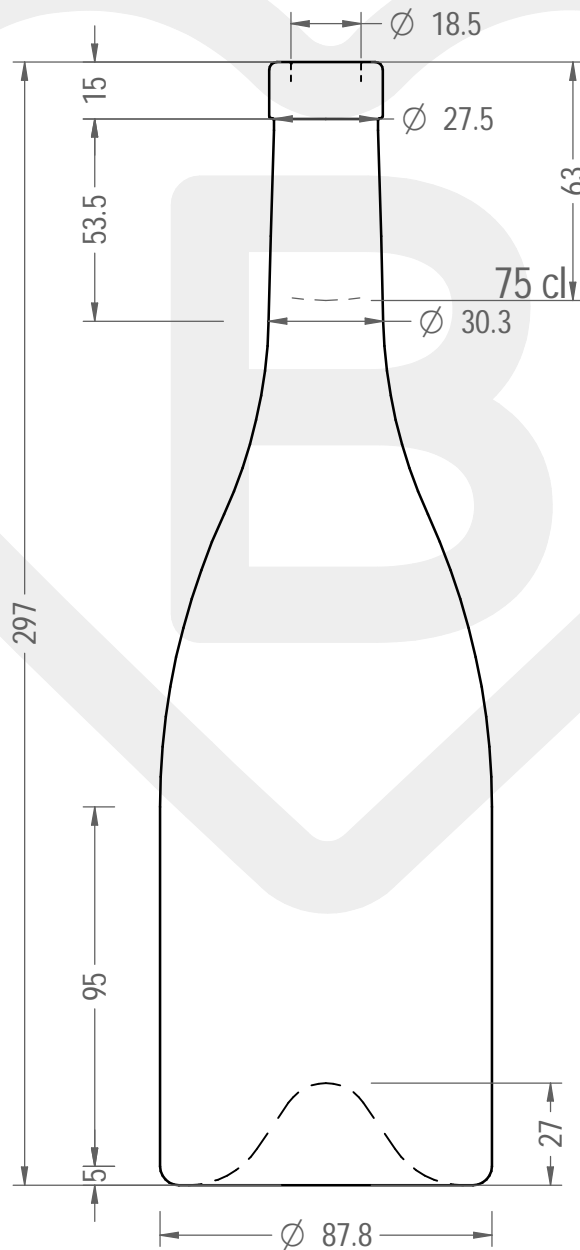

# BOT. ARTHUR 750 FVL 15 \$

Color : BIANCO EXTRA

This drawing is approximate and not binding - Berlin Packaging Italy S.p.A. does not assume any guarantee or obligation for use of this drawing or for information contained therein

Brimful capacity (c.c.):	770	Weight (g):	650
Finish:	FASCETTA VINOLOK	Minimum through bore (mm):	16
Pressure resistance (bar):	-	ITEM CODE:	<b>42754P3</b>

For full technical details please contact sales representative