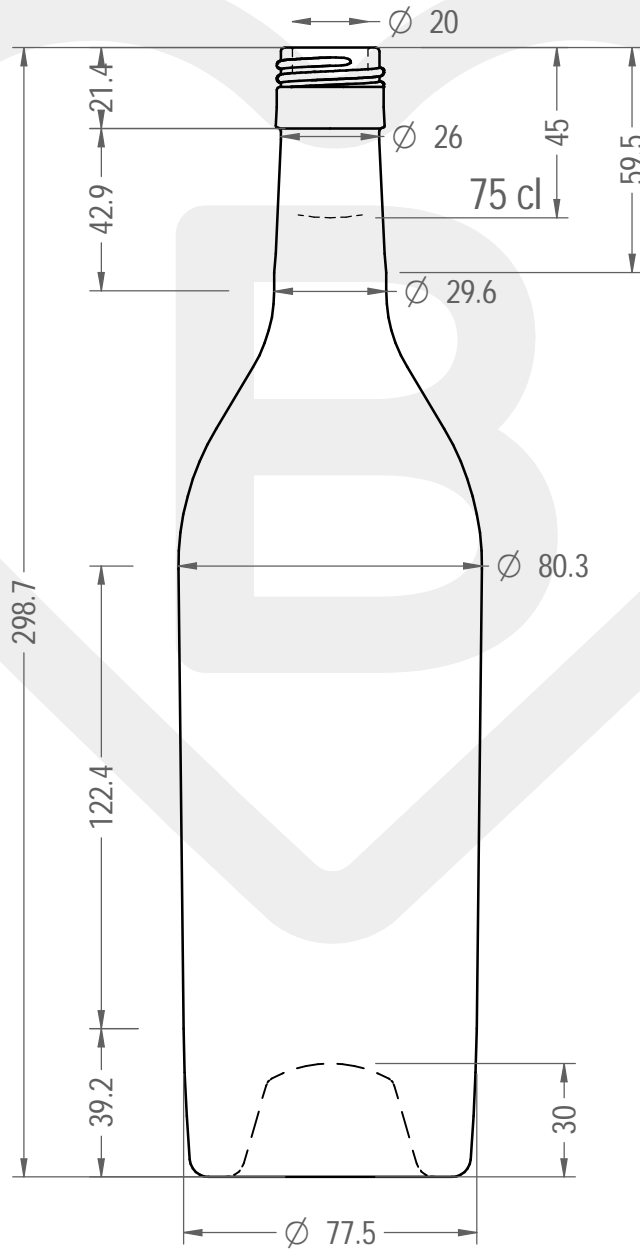

# BOT. BORD APPIA EVO 750 BVS 30X60 \*

Color : BIANCO

This drawing is approximate and not binding - Berlin Packaging Italy S.p.A. does not assume any guarantee or obligation for use of this drawing or for information contained therein

Brimful capacity (c.c.):	764	Weight (g):	550
Finish:	BVS 30X60	Minimum through bore (mm):	17,3
Pressure resistance (bar):	-		

For full technical details please contact sales representative

ITEM CODE: **43211P3**