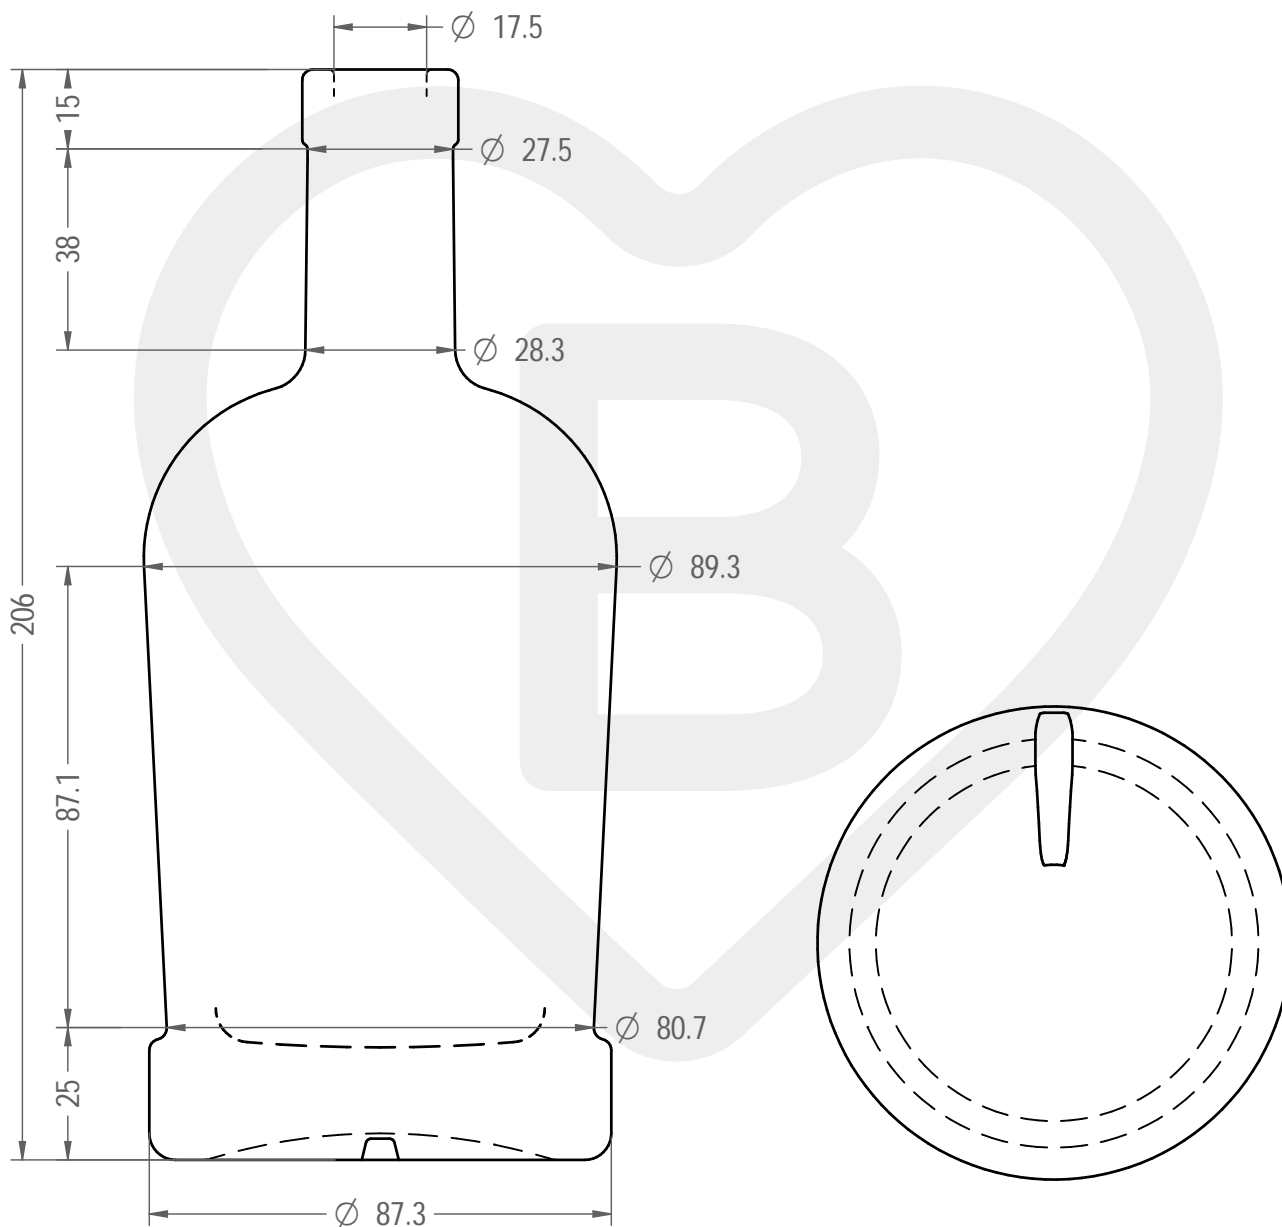

ITEM

BOT. KING TONDA 500 PIATTA F 15

Color : BIANCO

berlinpackaging.eu

This drawing is approximate and not binding - Berlin Packaging Italy S.p.A. does not assume any guarantee or obligation for use of this drawing or for information contained therein

Brimful capacity (c.c.):	518	Weight (g):	750
Finish:	FASCETTA	Minimum through bore (mm):	-
Pressure resistance (bar):	-		

For full technical details please contact sales representative

ITEM CODE: **36025P2**