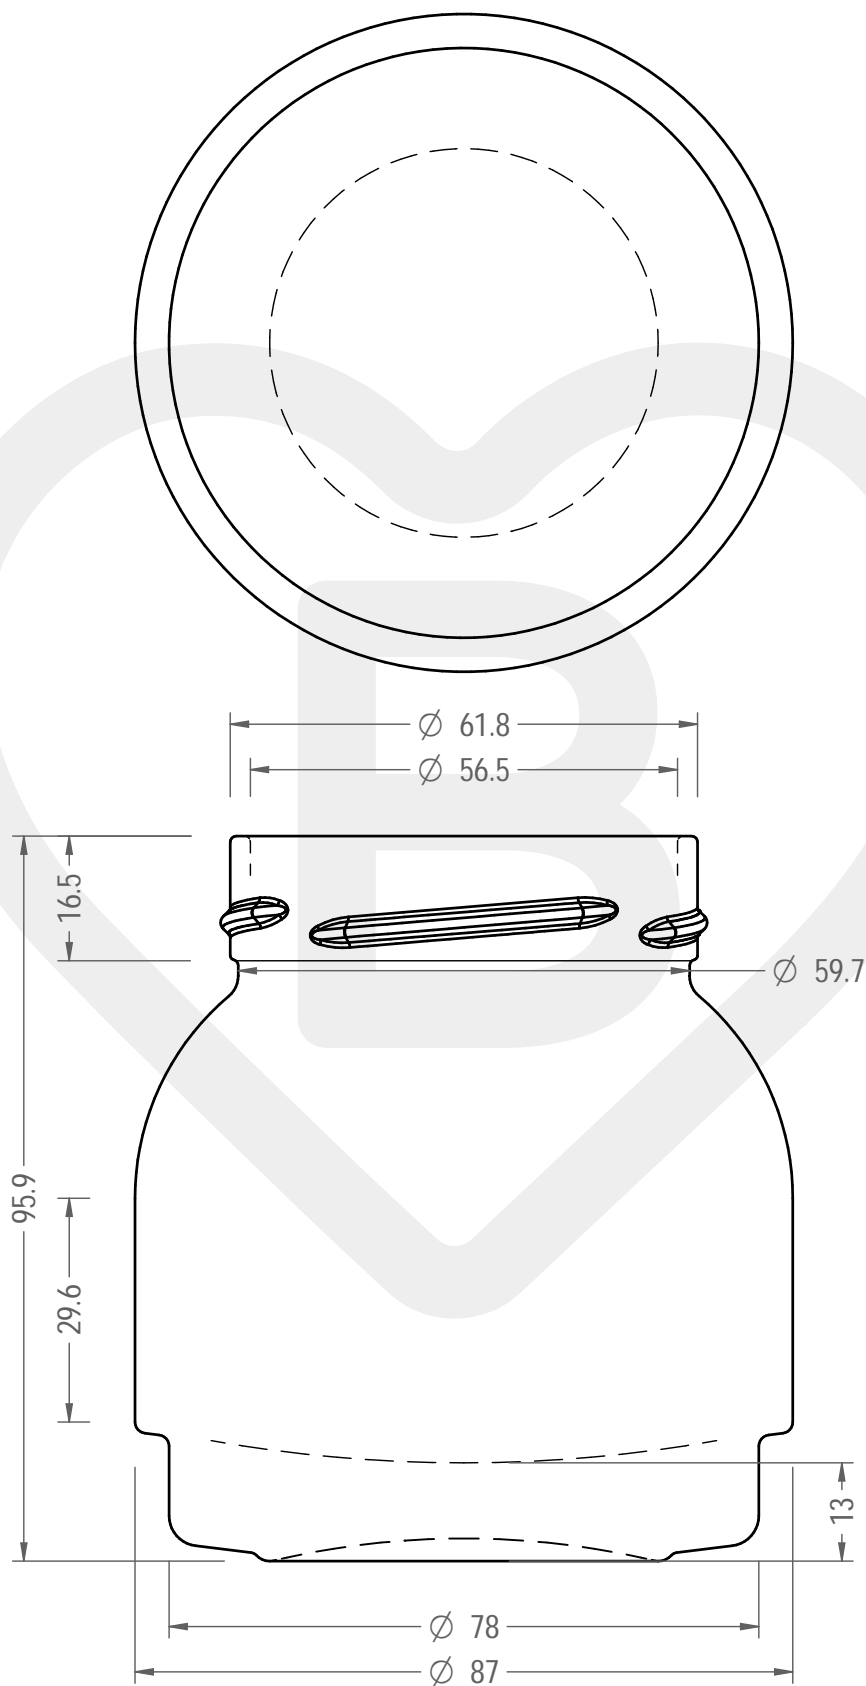

ITEM

VASO DOME 314 T 66 DEEP *

Color : BIANCO EXTRA

berlinpackaging.eu

This drawing is approximate and not binding - Berlin Packaging Italy S.p.A. does not assume any guarantee or obligation for use of this drawing or for information contained therein

Brimful capacity (c.c.):	314	Weight (g):	350
Finish:	TWIST-OFF	Minimum through bore (mm):	-
Pressure resistance (bar):	-		

For full technical details please contact sales representative

ITEM CODE: **29529P1**